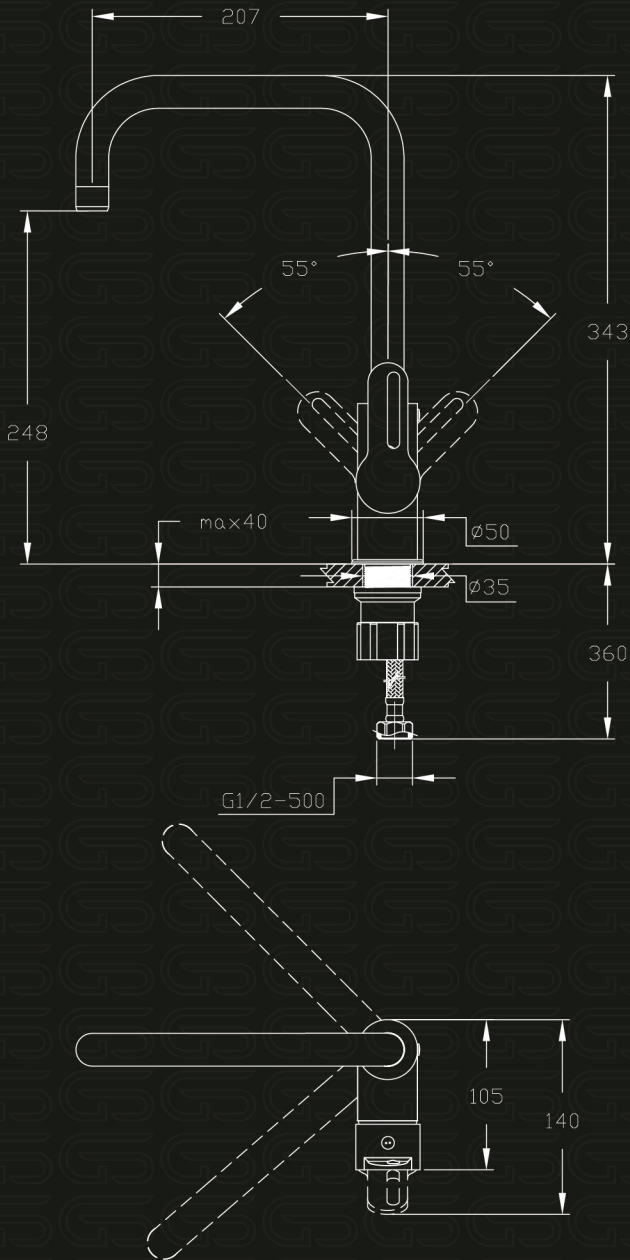

Open Sky

Family

Model Code
GS L 1087-CP

خلاط مطبخ شجرة قنطره ماسورة متحركة
Single Lever Kitchen Mixer With Swivel Tube Spout

CP GP BP RGP

Product Family : **Open Sky**
 Product Code : **GS L 1087-CP**
 Product Color : **Nickel chrome plated**
 Available Color : **CP** **CP** **BP** **RGP**

Product Type : **Kitchen Mixer**
 Main Material : **Brass**
 Flexible Hose : **G1/2"**